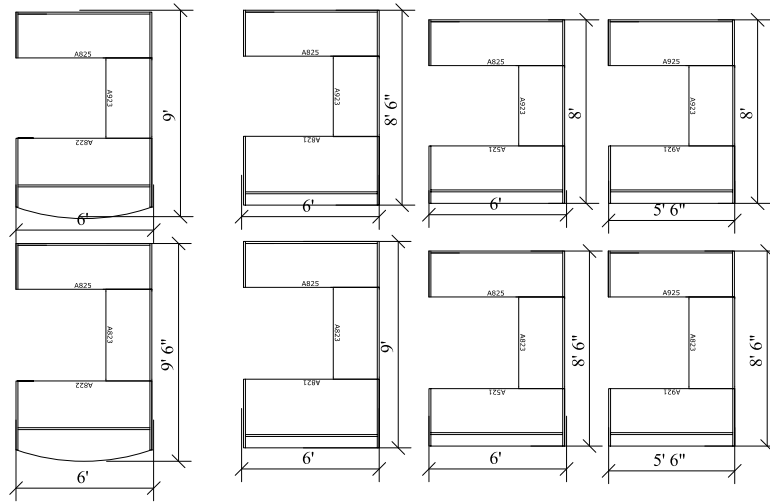

U-Desks

Reception Desks

Conference Tables