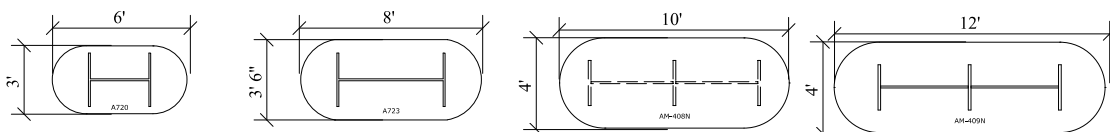

Conference Tables