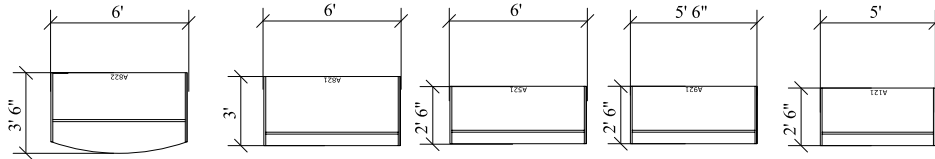

Desks

Credenzas

L-Desks