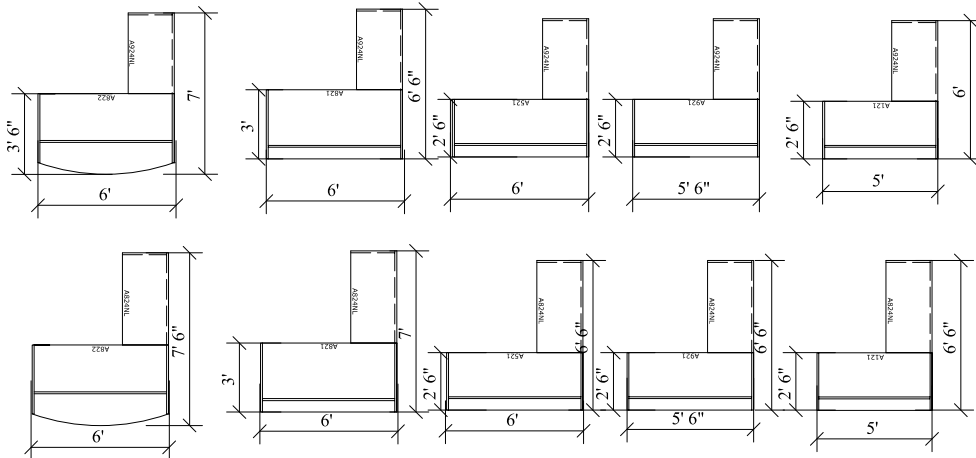

Credenzas

L-Desks