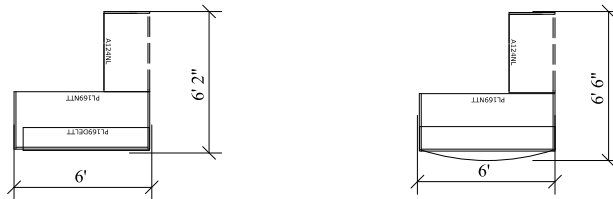

Reception Desks